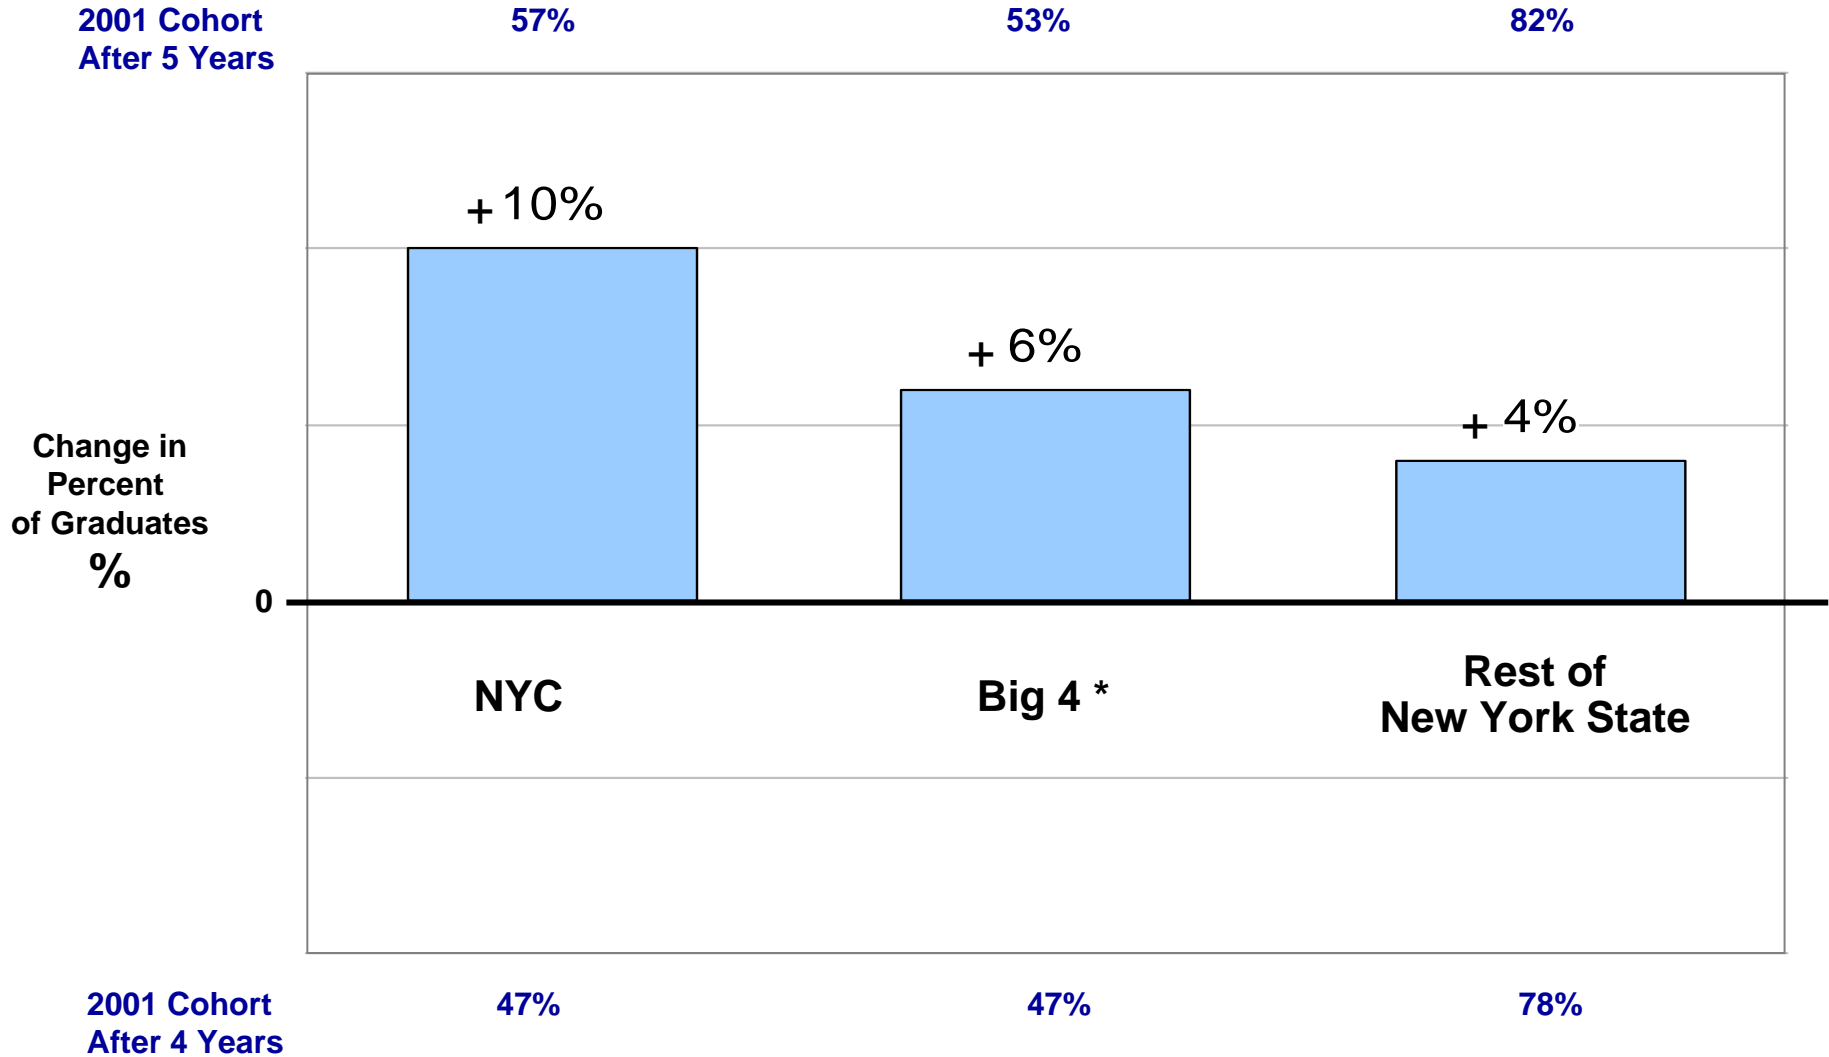

NEW YORK STATE AND NEW YORK CITY GRADUATION RATES 2001 Cohort After 4 and 5 Years

* Buffalo, Rochester, Syracuse, and Yonkers