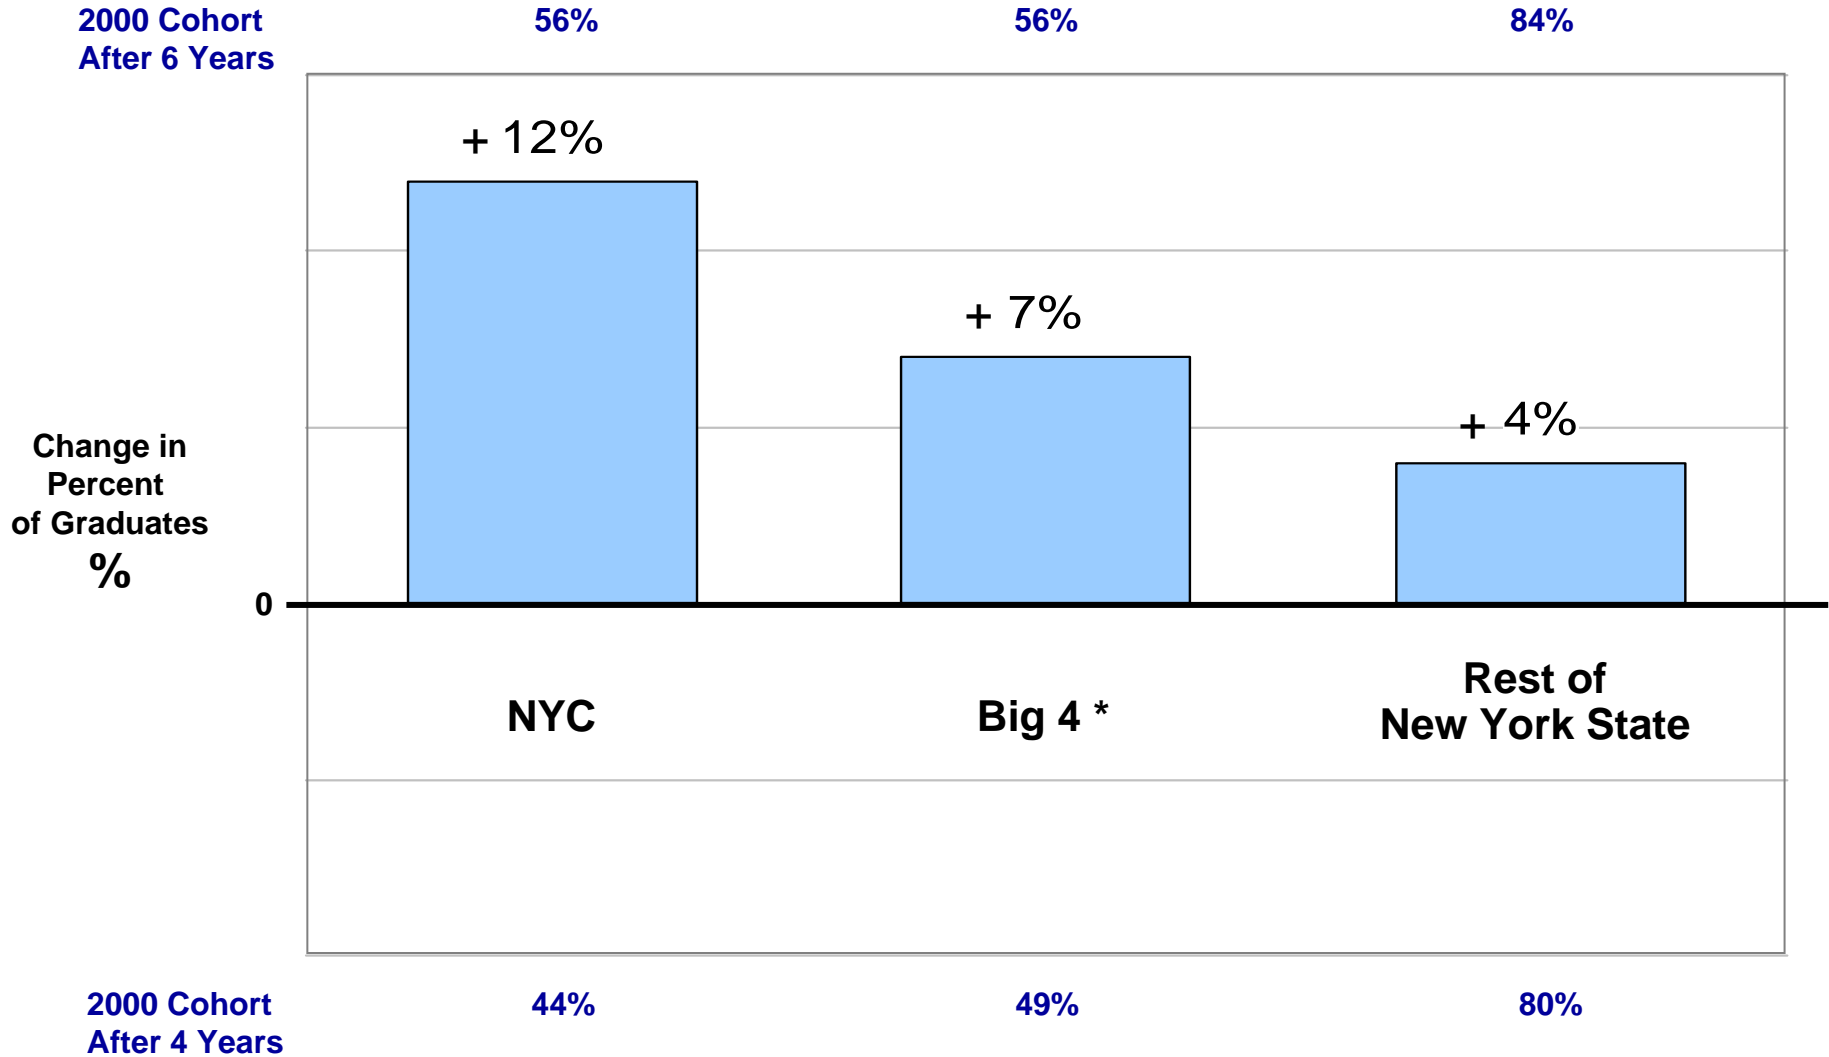

NEW YORK STATE AND NEW YORK CITY GRADUATION RATES 2000 Cohort After 4 and 6 Years

* Buffalo, Rochester, Syracuse, and Yonkers