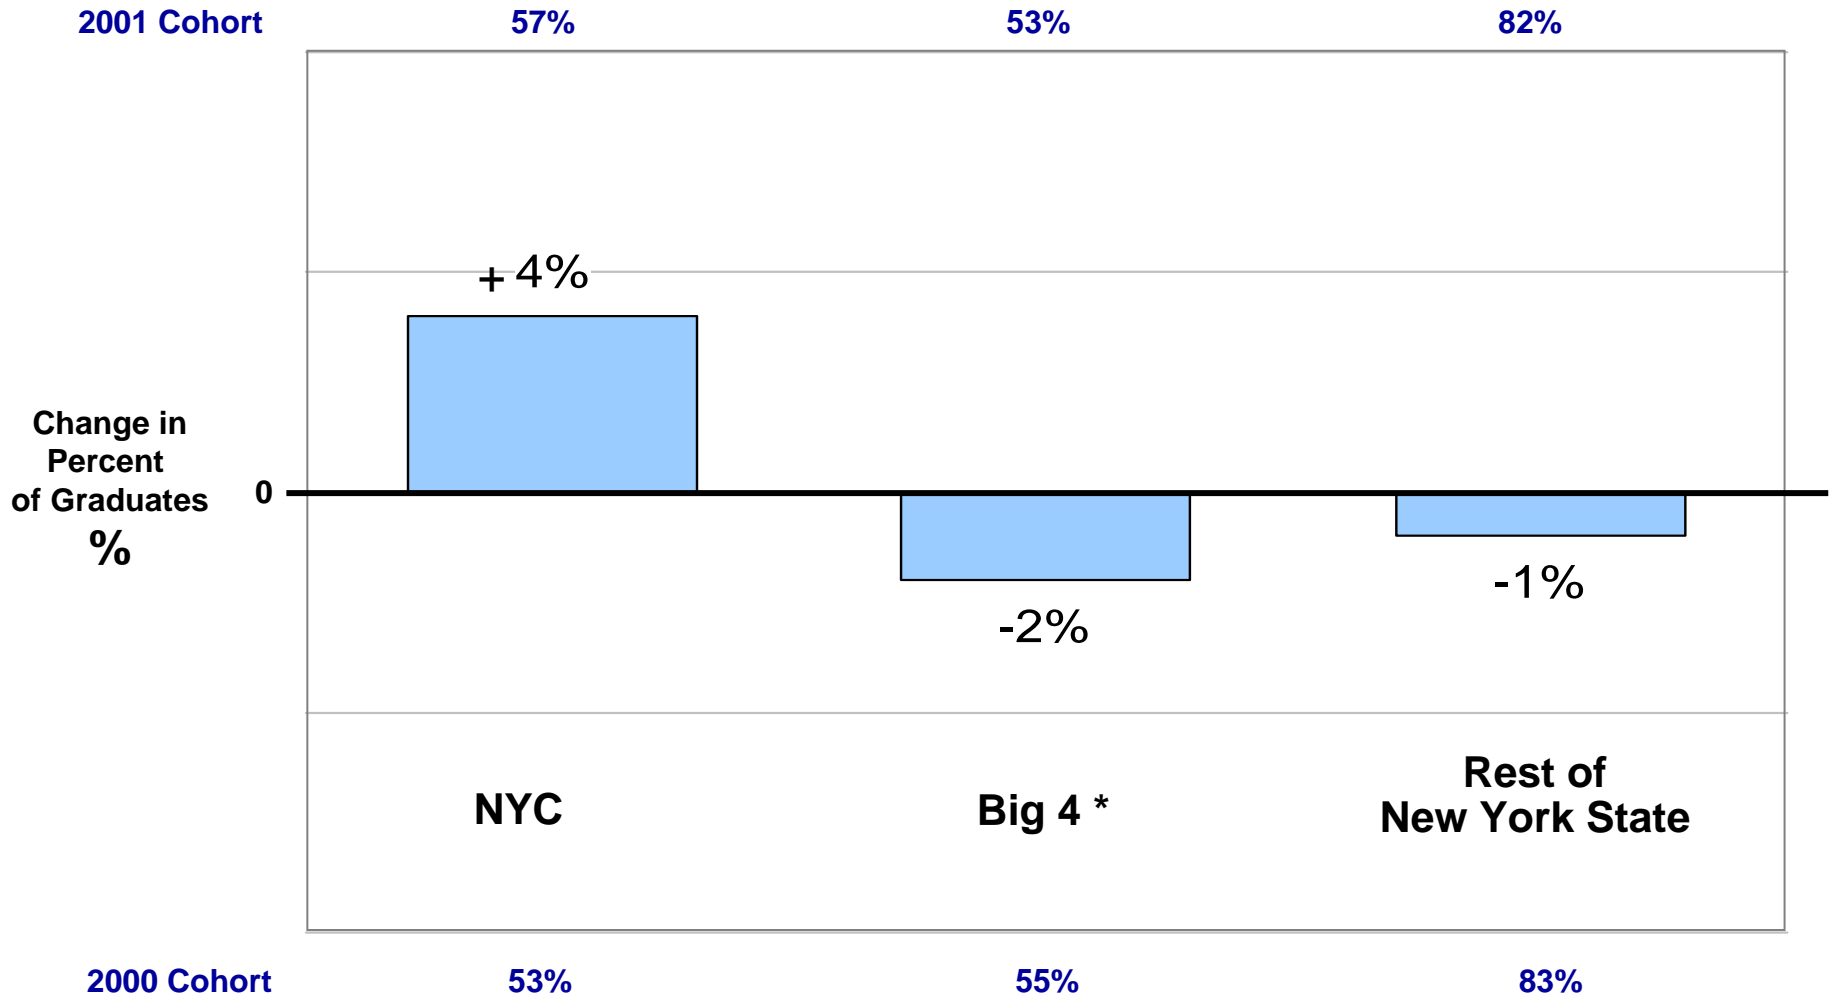

NEW YORK STATE AND NEW YORK CITY GRADUATION RATES 2000 and 2001 Cohorts After 5 Years

* Buffalo, Rochester, Syracuse, and Yonkers