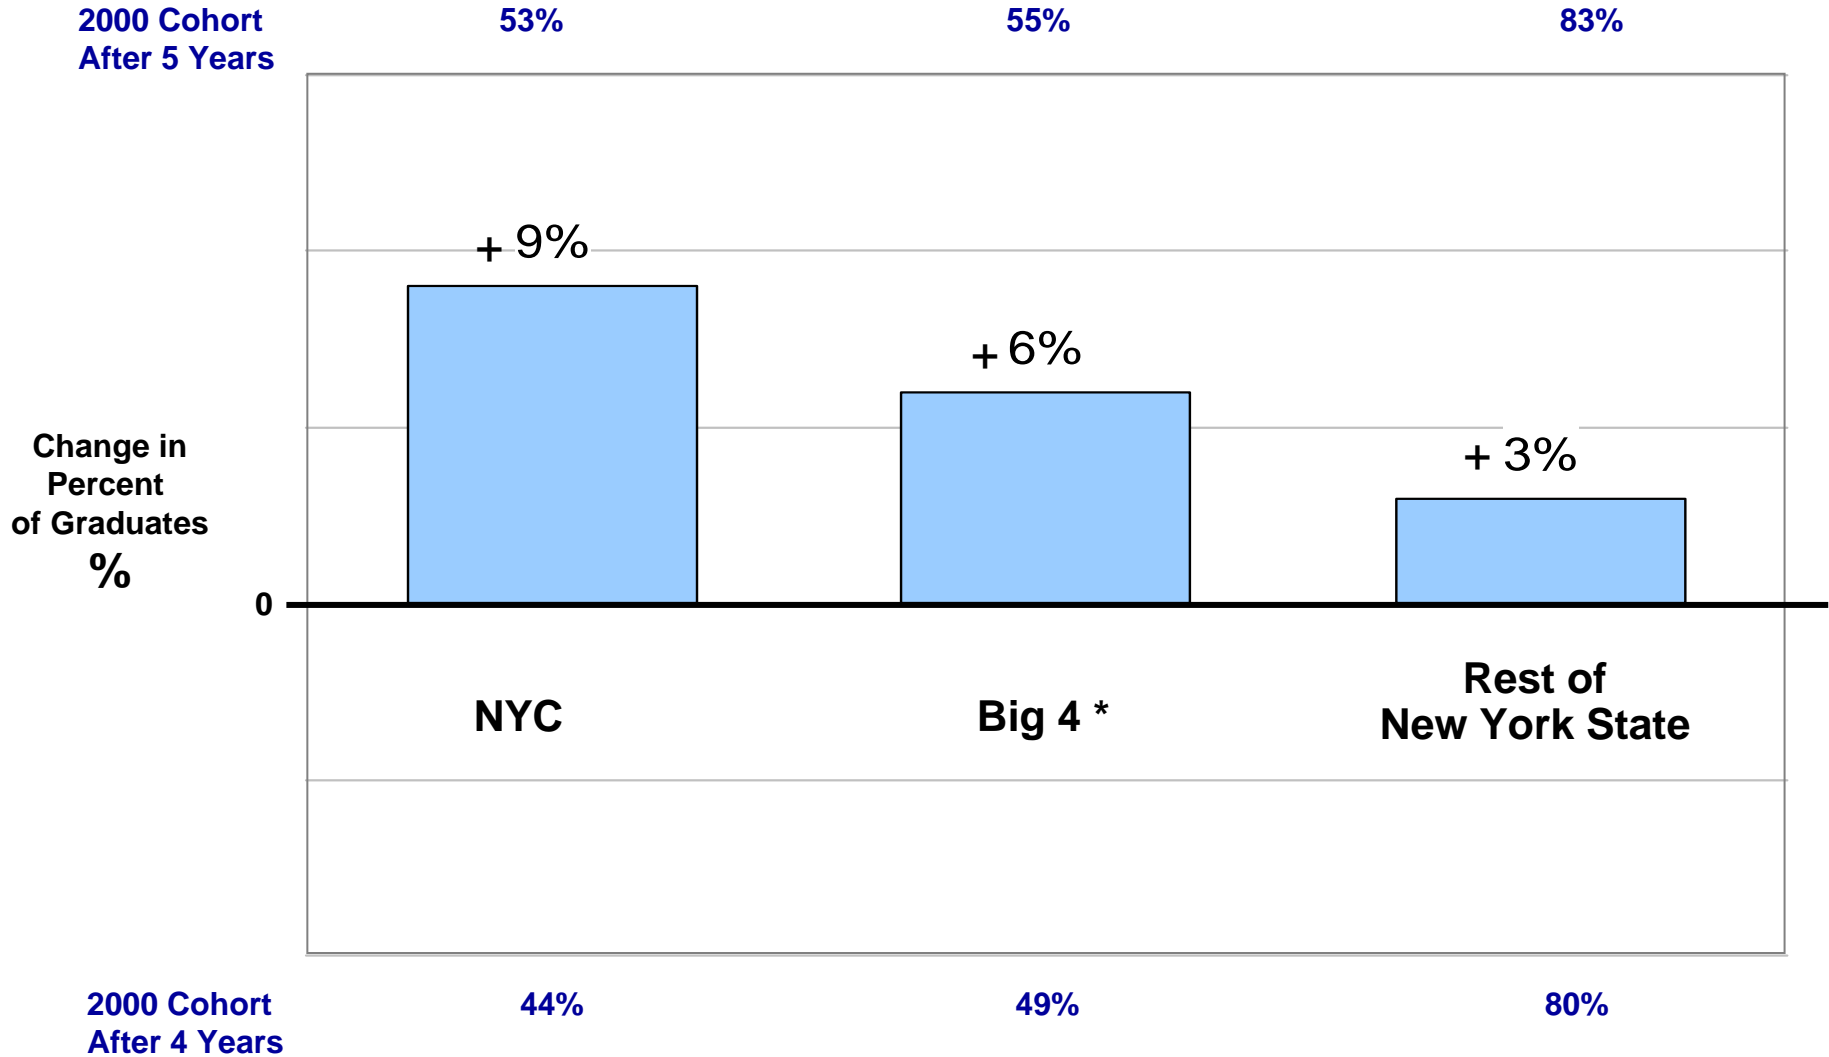

NEW YORK STATE AND NEW YORK CITY GRADUATION RATES 2000 Cohort After 4 and 5 Years

* Buffalo, Rochester, Syracuse, and Yonkers